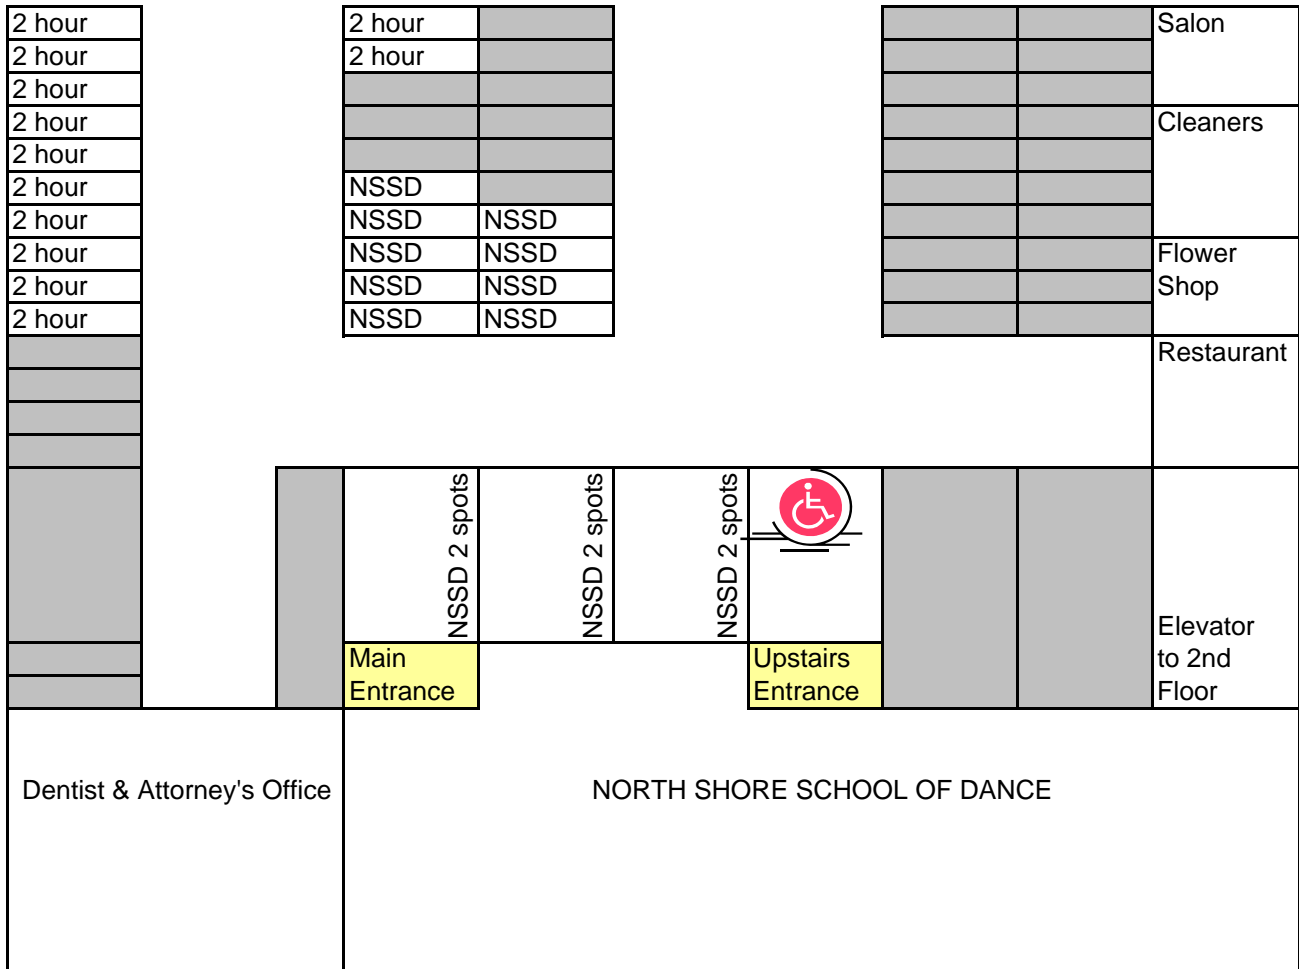

North Shore School of Dance Parking Map

Shaded areas represent Private parking spots and cannot be parked in by NSSD patrons.
 Any parking in these areas will result in towing.
 NSSD is not responsible for any towing costs or damage to personal property.